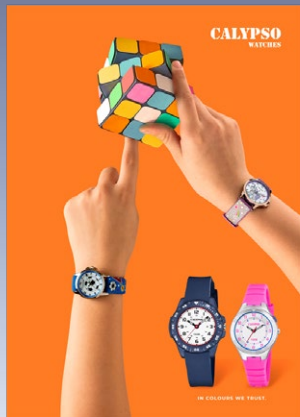

CALYPSO WATCHES

max
kleiser